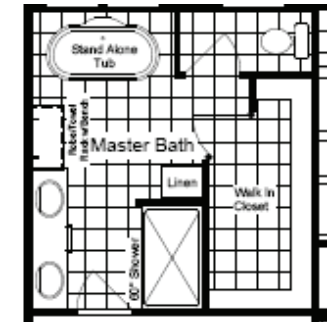

Optional Master Bath

Optional 4th Bedroom

Specifications

Model: ER1680-A
Square Footage: 1,680*
Dimensions: 30' x 56'

Bedrooms: 3
Bath: 2 full
Bonus Family Room or 4th Bedroom

Other Features: 8 1/2' flat ceilings; dual pane windows; 96" master shower; barn door; 5' picture window in kitchen; separate family room; freezer space; large kitchen island.

*Approx. Sq. Ft.