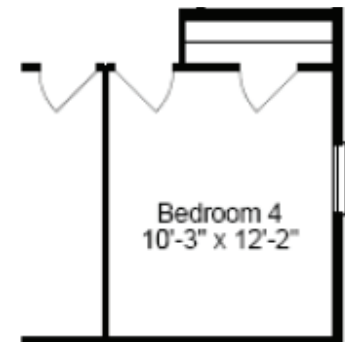

Optional Master Bath

Optional 4th Bedroom

Specifications

Model: ER1680-A
Square Footage: 1,680*
Dimensions: 30' x 56'

Bedrooms: 3
Bath: 2 full
Bonus Family Room or 4th Bedroom

Other Features: 8 1/2' flat ceilings; dual pane windows; 96" master shower; barn door; 5' picture window in kitchen; separate family room; freezer space; large kitchen island.

*Approx. Sq. Ft.